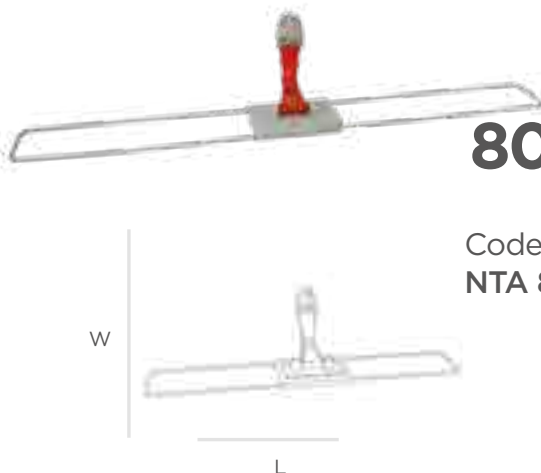

80 CM

Code:
NTA 800

W	9 cm
L	80 cm
	0,387 kg

W	42 cm	M 3	0,067 m3
L	80 cm	Koli İçi Adeti Inside The Box	
H	20 cm	30	
	12,2 kg		

20 ft Load	447 BOX
40 ft Load	985 BOX
40 h ft Load	1044 BOX
Standart Truck Load	1343 BOX

* The accessories on the models shown may differ from those on the models sold.