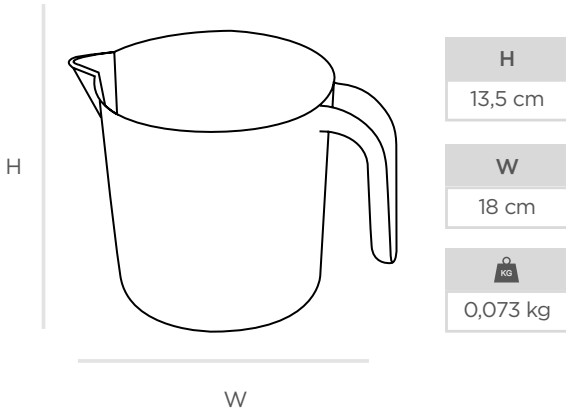

* The accessories on the models shown may differ from those on the models sold.

Renkli
Multi Colour

Code: YGM 200

YUNUS GEÇMELİ MAŞRAPA

DOLPHIN STACKABLE BATHROOM MUG
Ковш с дельфином

Ambalaj Şekli | Packaging Details